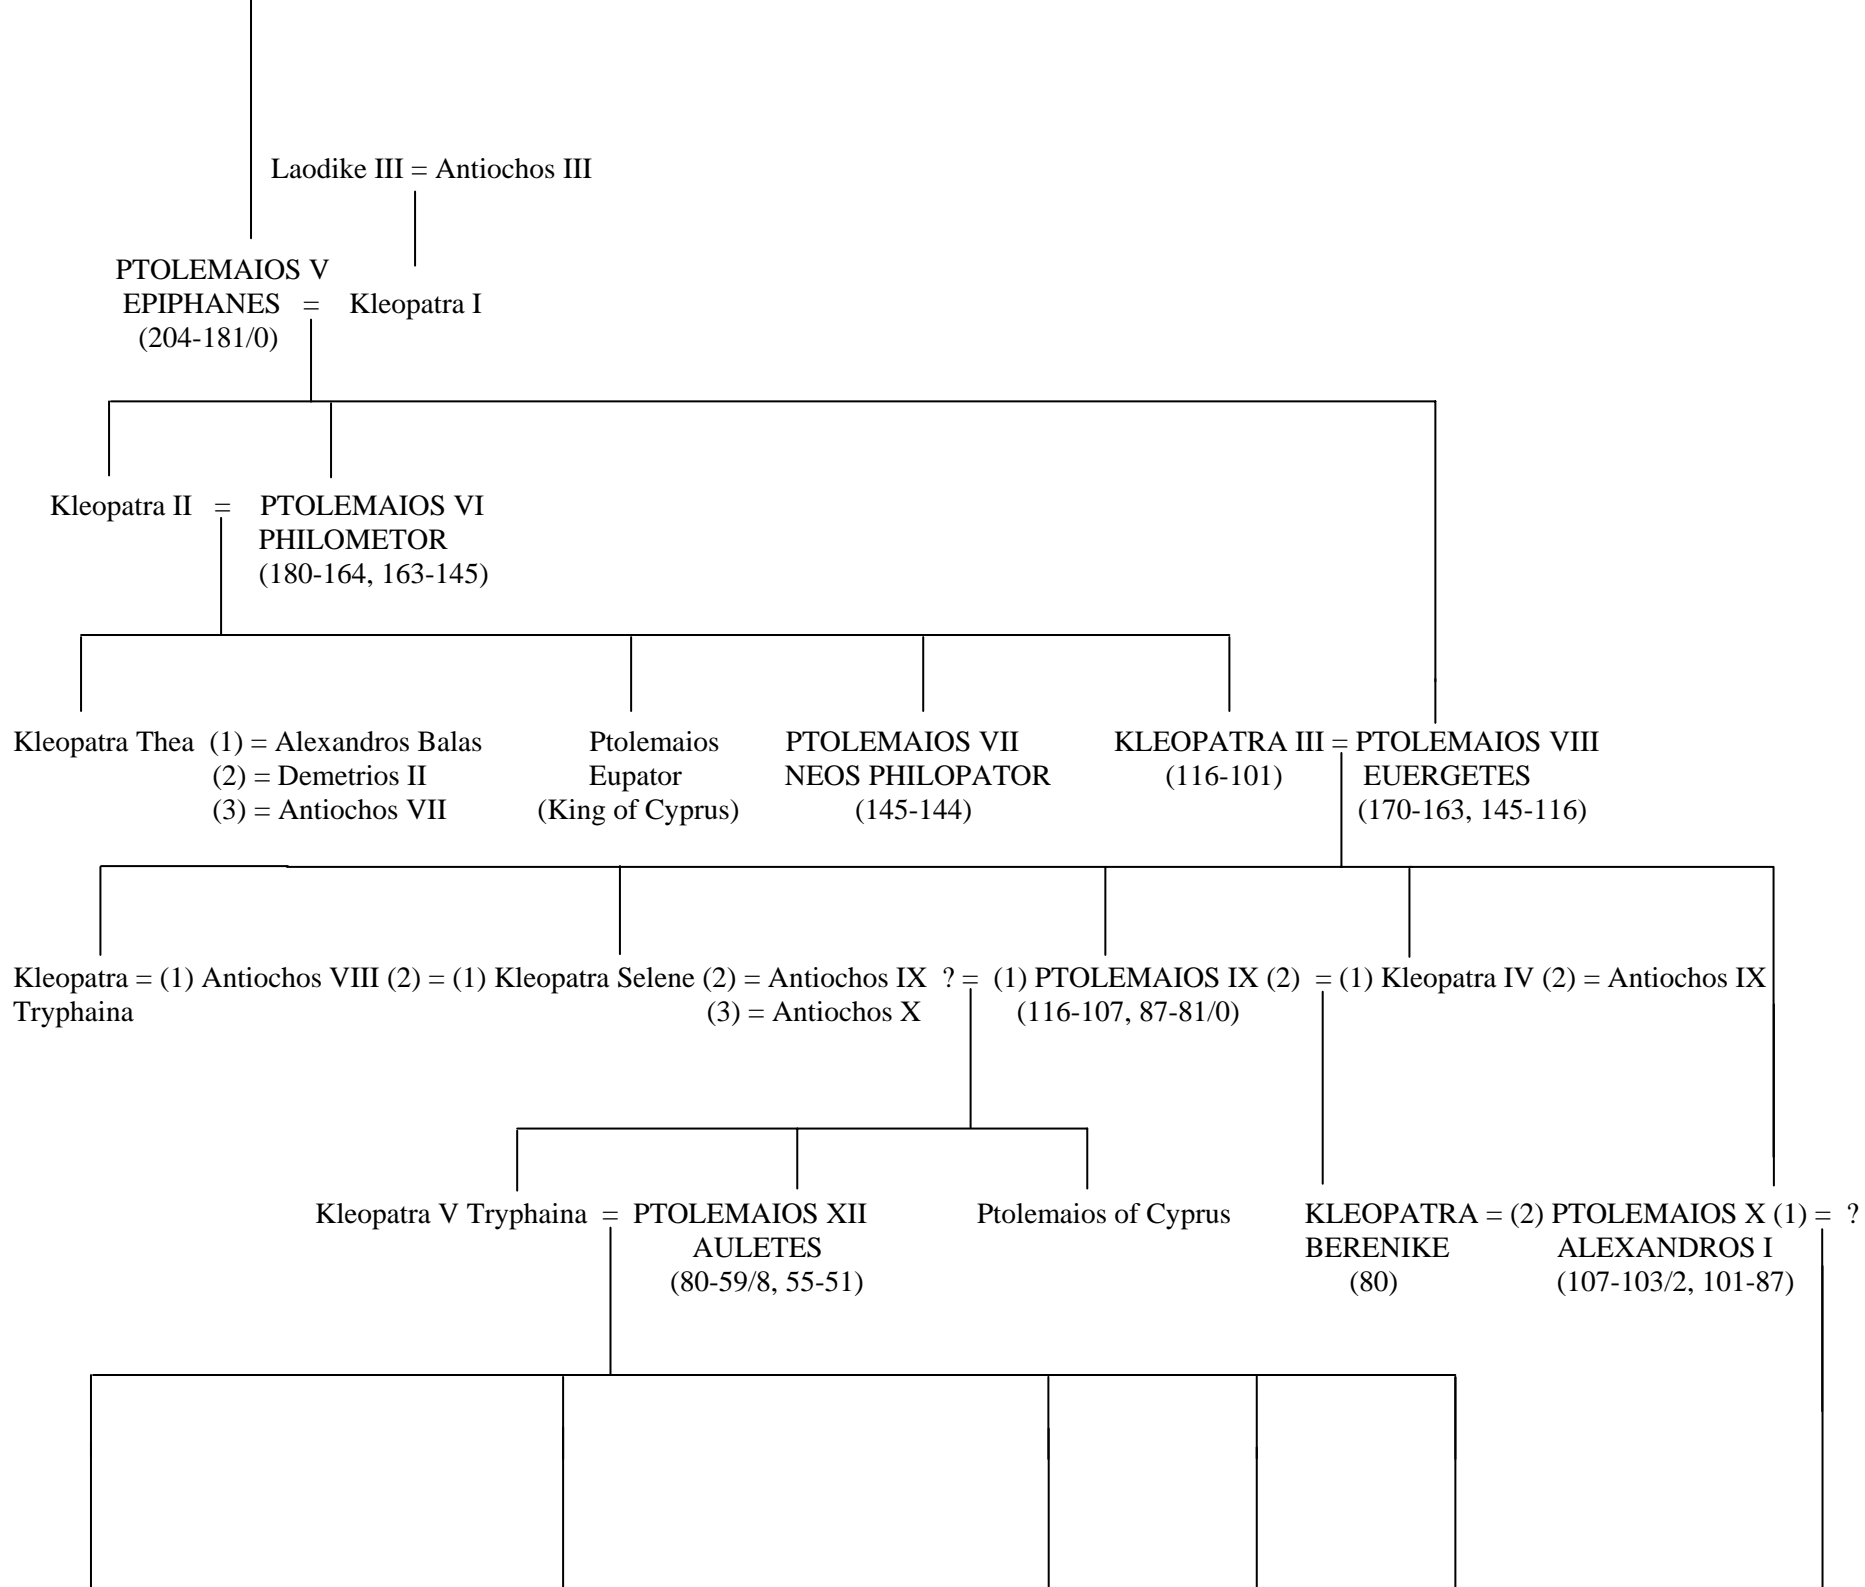

**PTOLEMAIC GENEALOGY.**

Key: = marriage or liaison.

CAPITALS reigning monarch.

Lower Case Member of family.

? Unknown individual.

(# - #) Years of reign.

Horizontal order does not indicate birth order.

Not all the members of these families are named on this table. Only the most important or relevant have been included.

Numbers in parentheses indicate order of marriages for each individual (not all marriages are included).

Table partly based on P. Green, *Alexander to Actium*, (London, 1990), pp732-7.