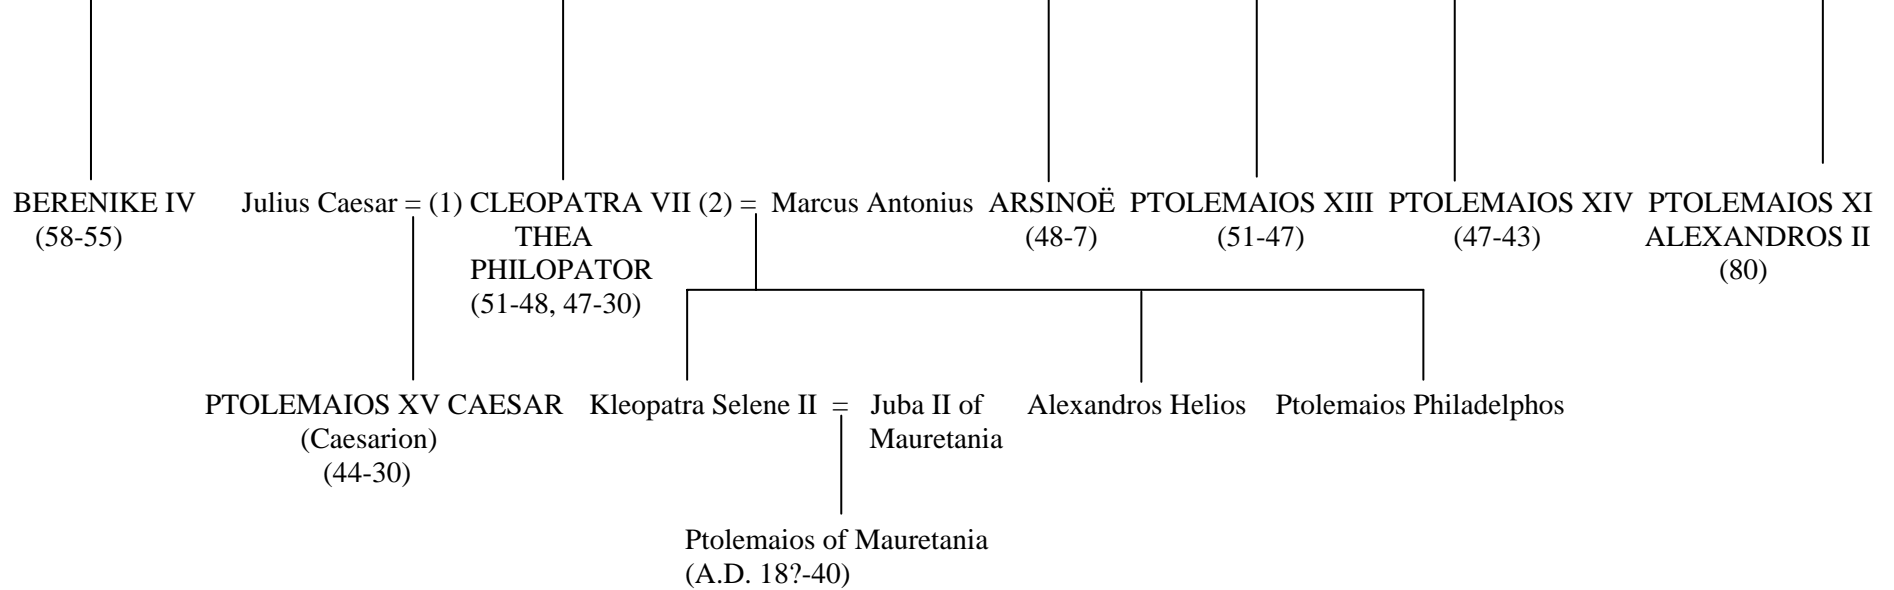

**PTOLEMAIC GENEALOGY.**

Key: = marriage or liaison.

CAPITALS reigning monarch.

Lower Case Member of family.

? Unknown individual.

(# - #) Years of reign.

Horizontal order does not indicate birth order.

Not all the members of these families are named on this table. Only the most important or relevant have been included.

Numbers in parentheses indicate order of marriages for each individual (not all marriages are included).

Table partly based on P. Green, *Alexander to Actium*, (London, 1990), pp732-7.