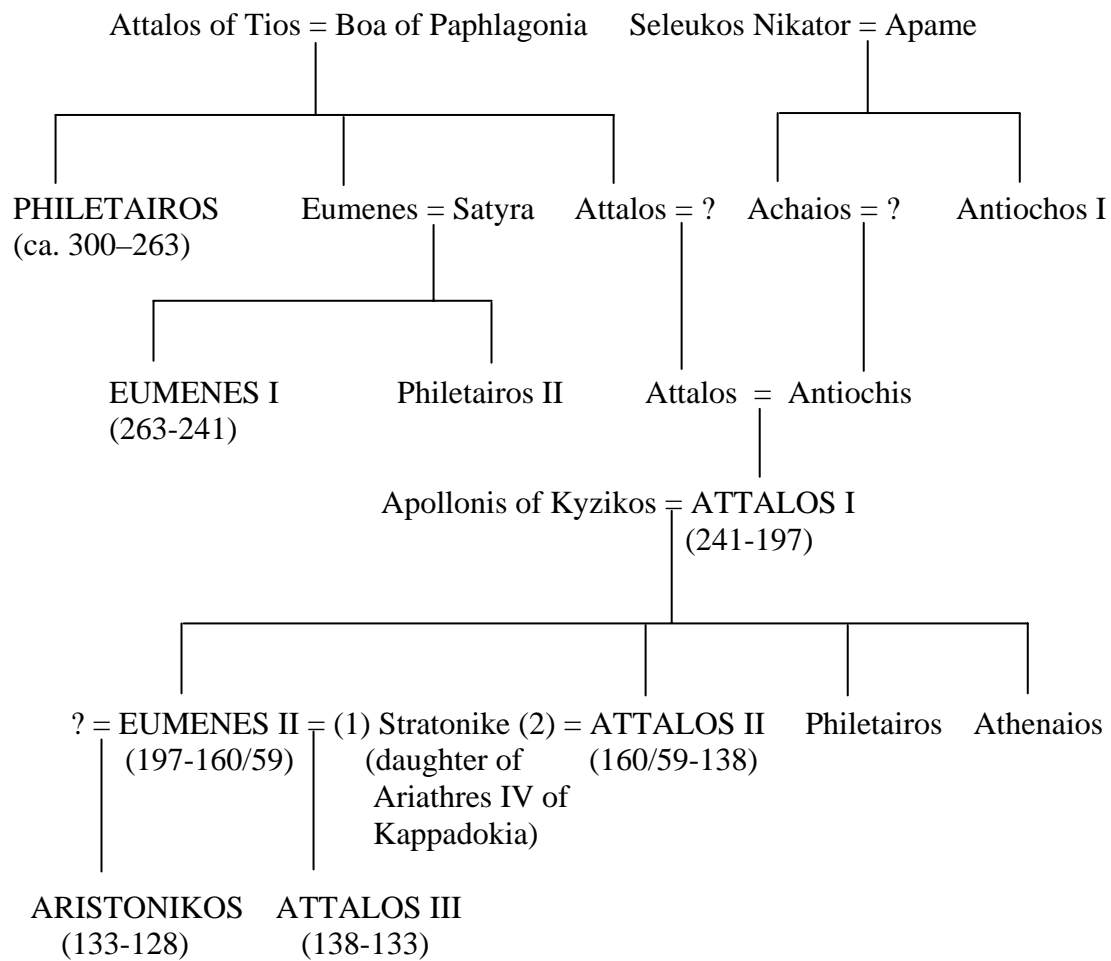

ATTALID GENEALOGY.

Key: = marriage or liaison.

CAPITALS reigning monarch.

Lower Case Member of family.

? Unknown individual.

(# - #) Years of reign.

Horizontal order does not indicate birth order.

Numbers in parentheses indicate order of marriages for each individual.

Table partly based on P. Green, *Alexander to Actium*, (London, 1990), p738.