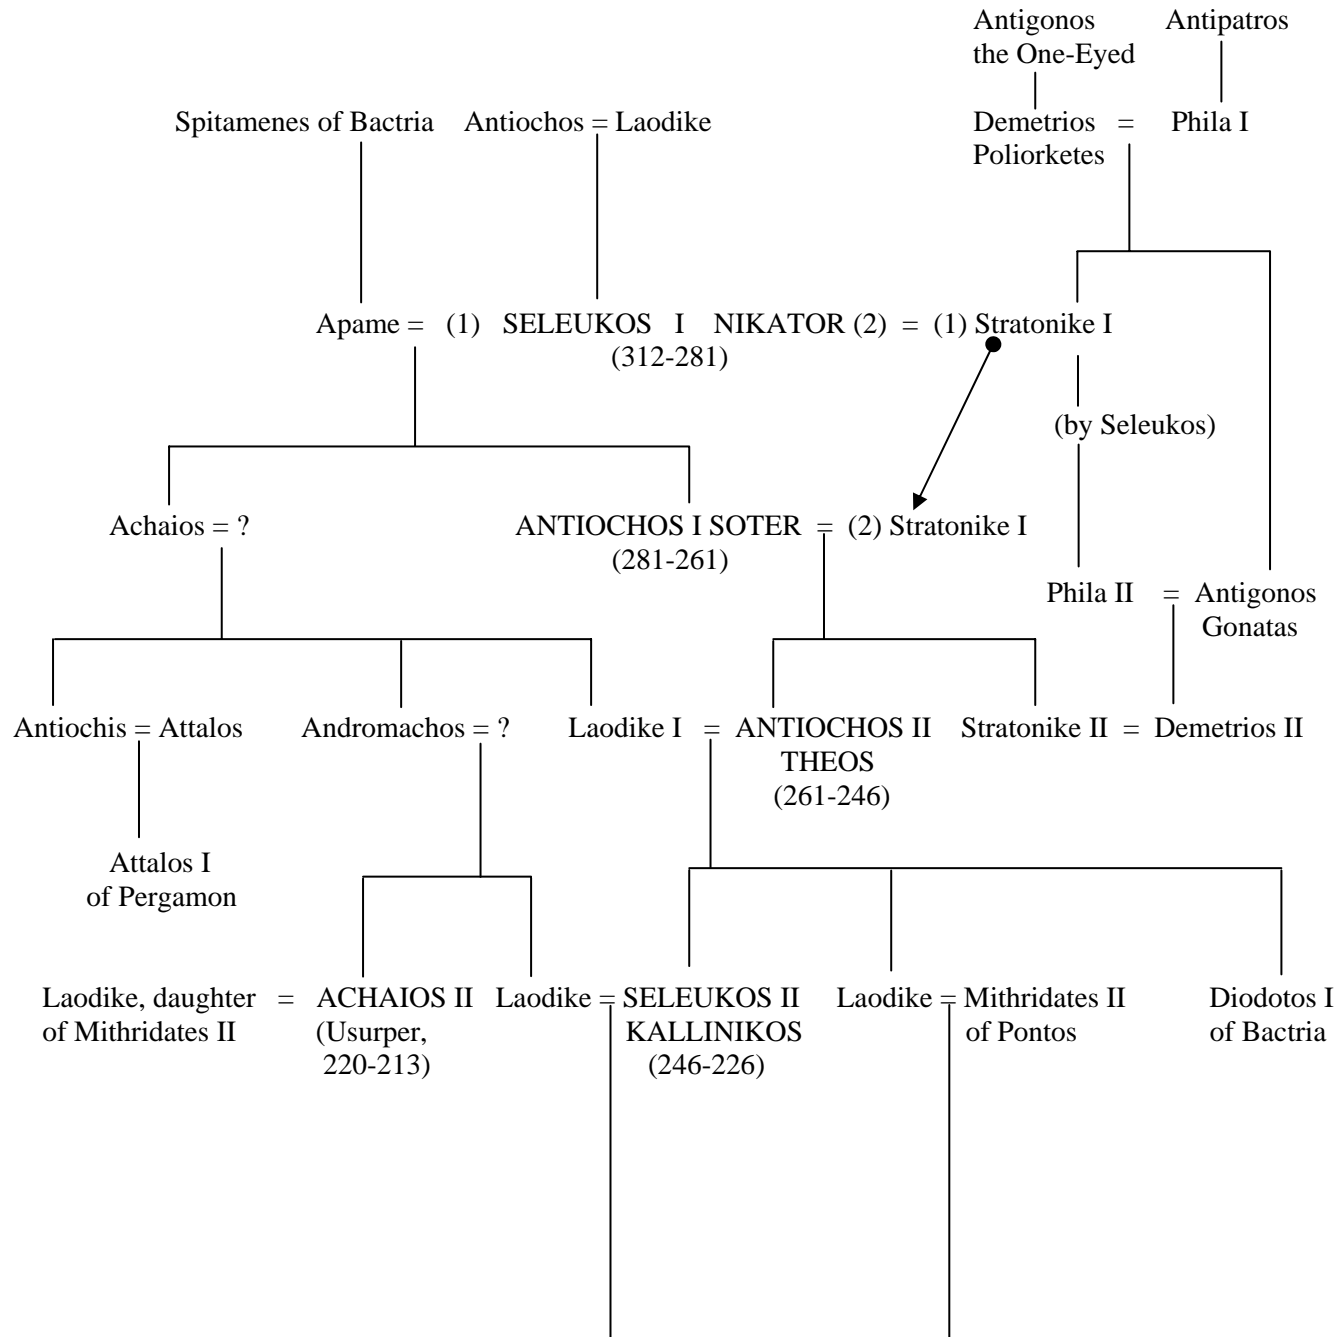

SELEUCID GENEALOGY.

Key:

= marriage or liaison.

CAPITALS reigning monarch.

Lower Case Member of family.

? Unknown individual.

(# - #) Years of reign.

● → Indicates where the same individual is located at different places on the table.

Horizontal order does not indicate birth order.

Not all the members of these families are named on this table. Only the most important or relevant have been included.

Numbers in parentheses indicate order of marriages for each individual (not all marriages are included).

Table partly based on P. Green, *Alexander to Actium*, (London, 1990), pp732-7.