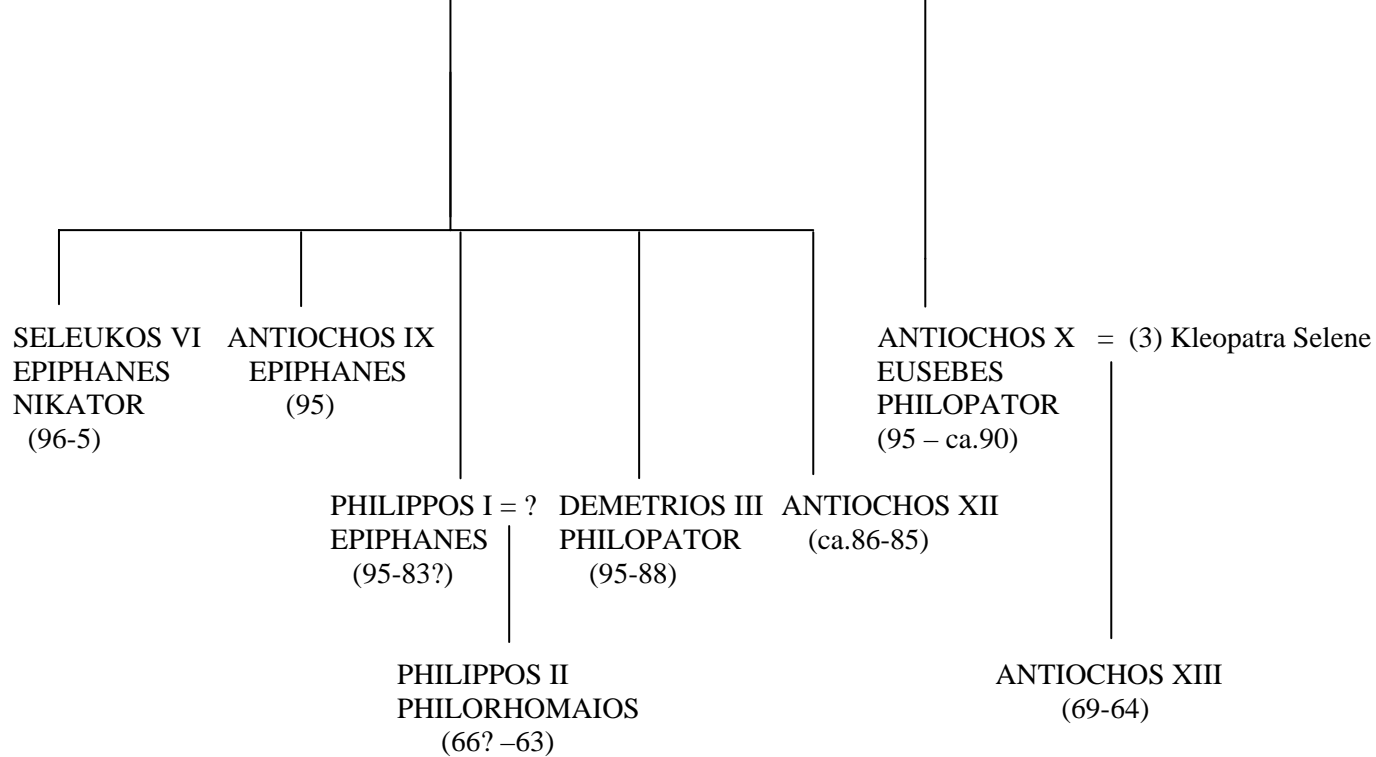

SELEUCID GENEALOGY.

Key:

= marriage or liaison.

CAPITALS reigning monarch.

Lower Case Member of family.

? Unknown individual.

(# - #) Years of reign.

● → Indicates where the same individual is located at different places on the table.

Horizontal order does not indicate birth order.

Not all the members of these families are named on this table. Only the most important or relevant have been included.

Numbers in parentheses indicate order of marriages for each individual (not all marriages are included).

Table partly based on P. Green, *Alexander to Actium*, (London, 1990), pp732-7.