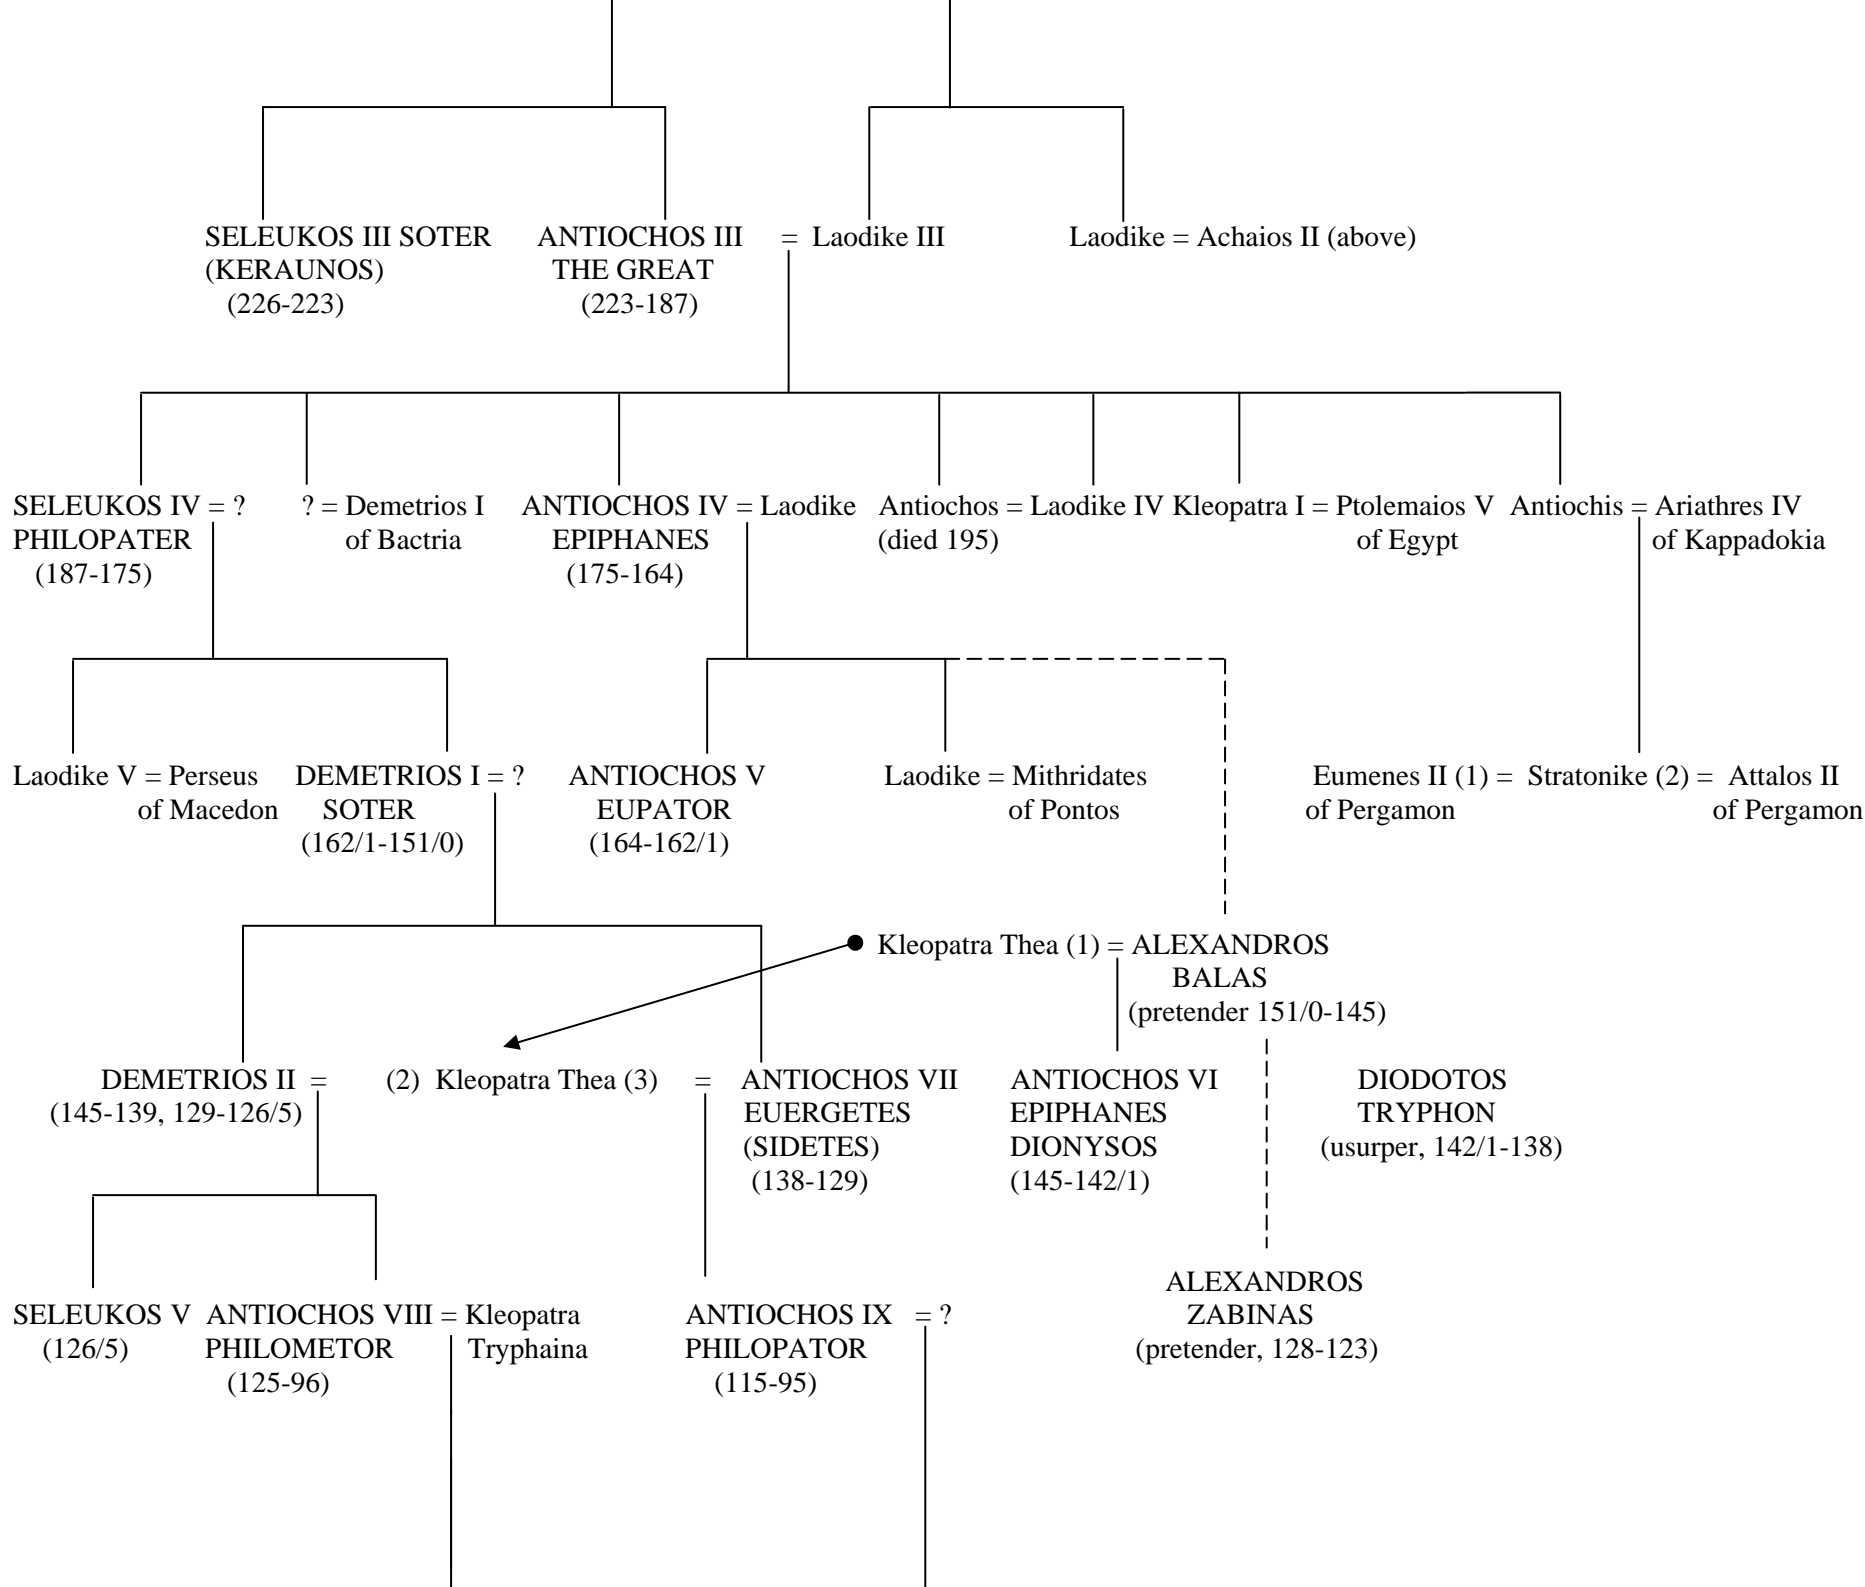

SELEUCID GENEALOGY.

Key:

= marriage or liaison.

CAPITALS reigning monarch.

Lower Case Member of family.

? Unknown individual.

(# - #) Years of reign.

● → Indicates where the same individual is located at different places on the table.

Horizontal order does not indicate birth order.

Not all the members of these families are named on this table. Only the most important or relevant have been included.

Numbers in parentheses indicate order of marriages for each individual (not all marriages are included).

Table partly based on P. Green, *Alexander to Actium*, (London, 1990), pp732-7.